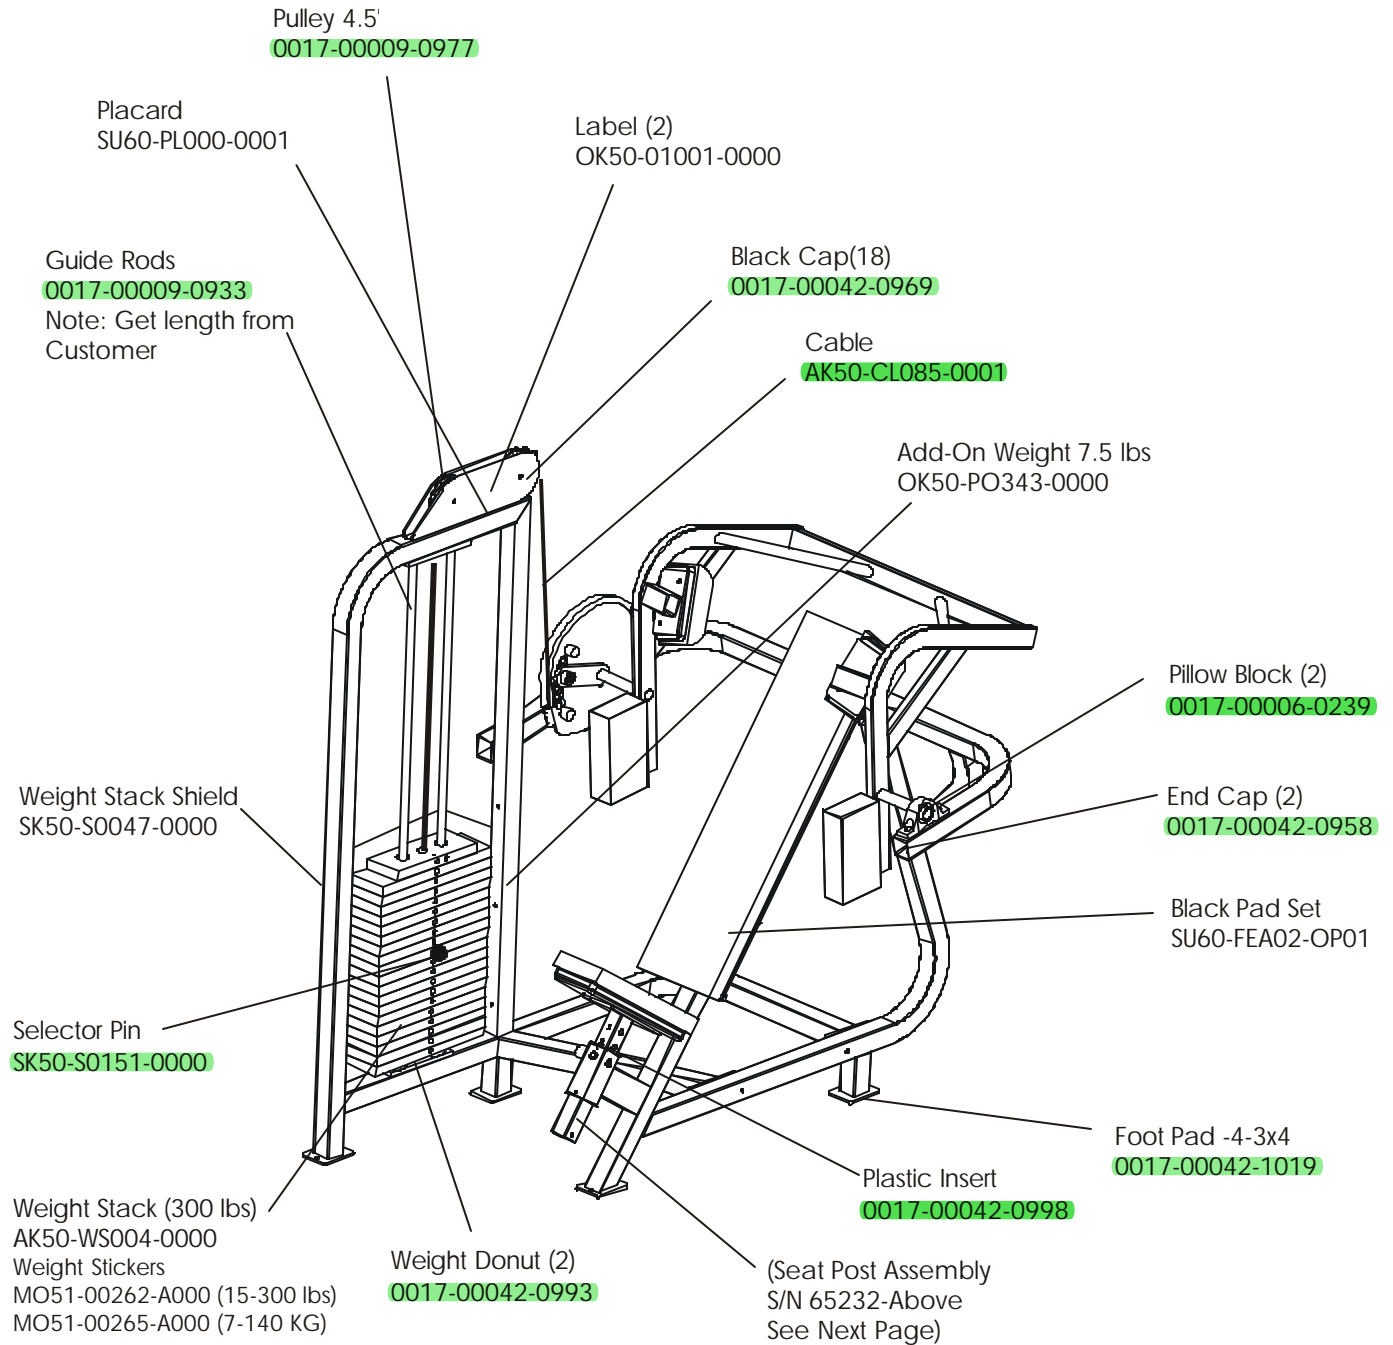

SELECTORIZED STRENGTH TRAINING EQUIPMENT

SU60 Pullover

SELECTORIZED STRENGTH TRAINING EQUIPMENT

SU60 Pullover **New page**

SELECTORIZED STRENGTH TRAINING EQUIPMENT

SU60 Seat Post Assembly - S/N 65232-Above

BILL OF MATERIALS			
Item No.	Qty.	Part Number	Description
1	1	AK50-S0028-0000	Seat post assembly
2	1	OK50-P0547-0000	Front striker plate (~4 notch)
3	1	OK50-P0548-0000	Back striker plate
4	4	0017-00101-1655	5/16" x 24 flat bolt
6	1	0017-00009-1079	Spring
7	1	OK50-P0550-0000	Lever release
8	1	0017-00042-1089	Rubber grip
9	4	OK50-P0551-0000	Grooved pin
10	8	0017-00100-0190	Retaining clips
11	1	0017-00042-0944	1-1/2" x 1-1/2" End cap
12	1	M051-00303-A000	Number strip
13	2	0017-00104-0373	Nylon washer