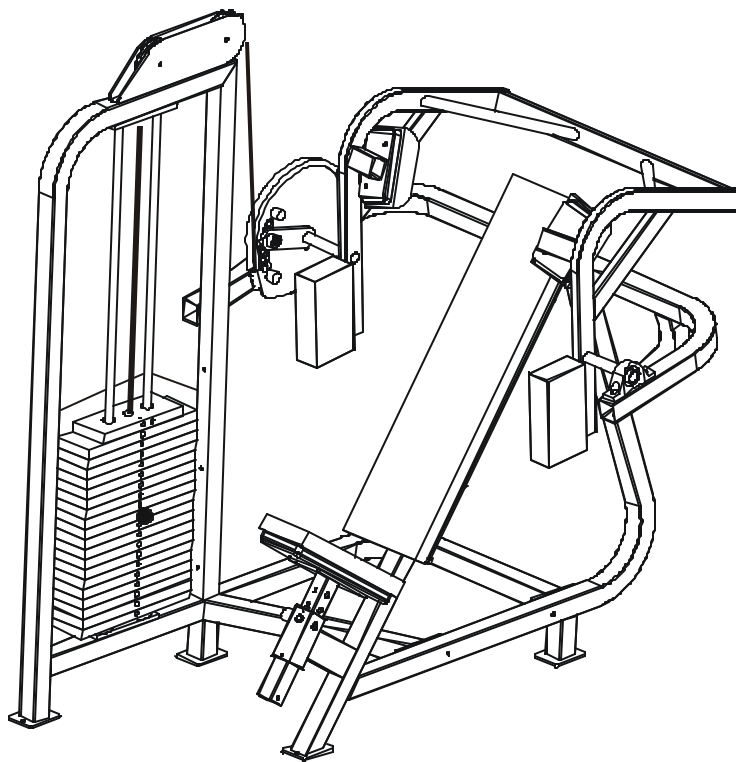

SELECTORIZED STRENGTH TRAINING EQUIPMENT

SU60 Pullover

SELECTORIZED STRENGTH TRAINING EQUIPMENT

SU60 Pullover **New page**

SELECTORIZED STRENGTH TRAINING EQUIPMENT

SU60 Seat Post Assembly - S/N 65232-Above

BILL OF MATERIALS			
Item No.	Qty.	Part Number	Description
1	1	AK50-S0028-0000	Seat post assembly
2	1	OK50-P0547-0000	Front striker plate (~4 notch)
3	1	OK50-P0548-0000	Back striker plate
4	4	0017-00101-1655	5/16" x 24 flat bolt
6	1	0017-00009-1079	Spring
7	1	OK50-P0550-0000	Lever release
8	1	0017-00042-1089	Rubber grip
9	4	OK50-P0551-0000	Grooved pin
10	8	0017-00100-0190	Retaining clips
11	1	0017-00042-0944	1-1/2" x 1-1/2" End cap
12	1	M051-00303-A000	Number strip
13	2	0017-00104-0373	Nylon washer