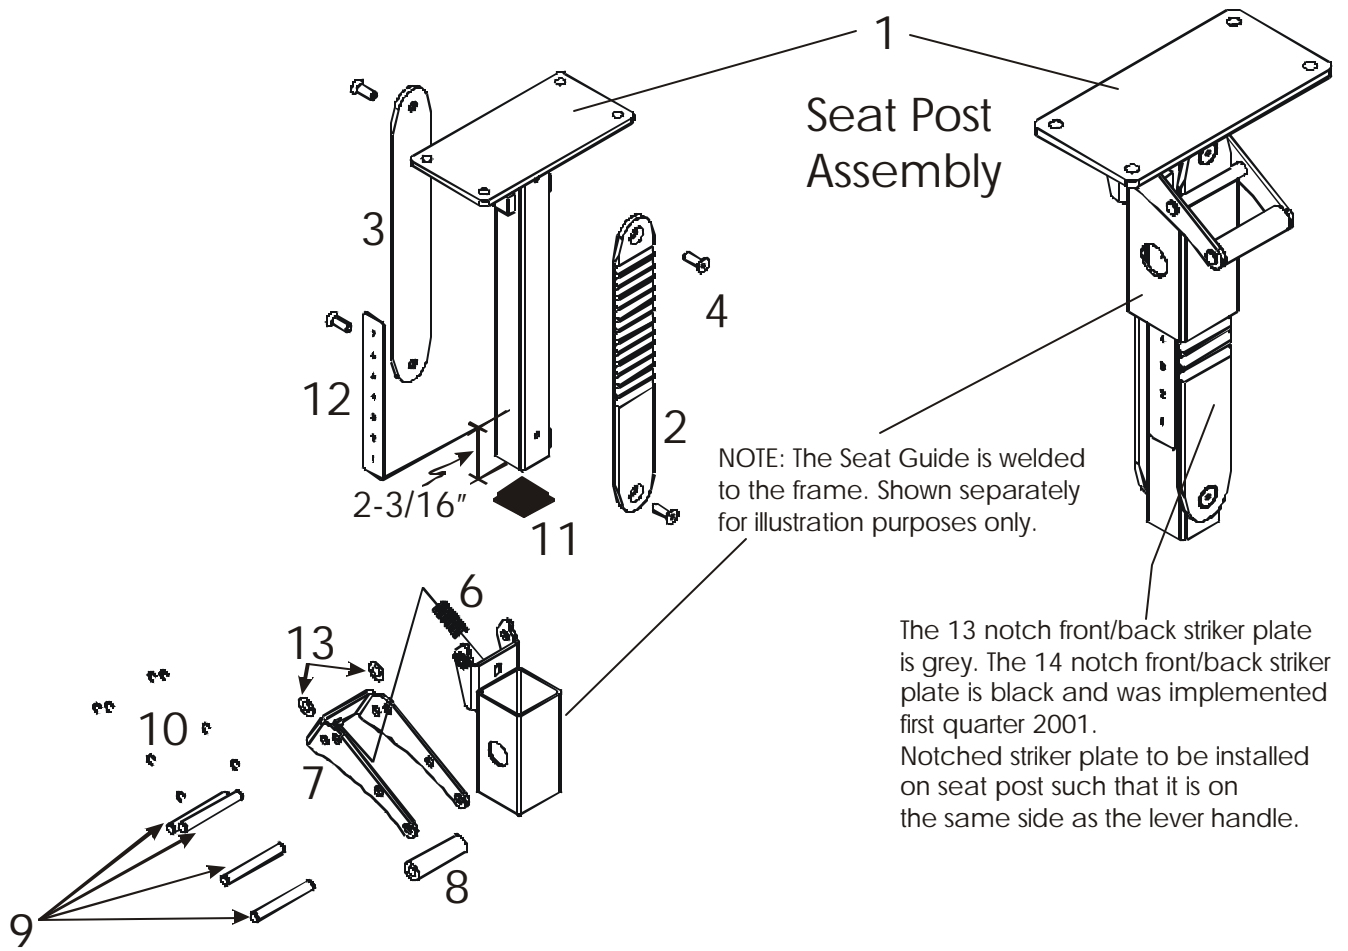

SELECTORIZED STRENGTH TRAINING EQUIPMENT

SU60 Pullover

SELECTORIZED STRENGTH TRAINING EQUIPMENT

SU60 Pullover **New page**

SELECTORIZED STRENGTH TRAINING EQUIPMENT

SU60 Seat Post Assembly - S/N 65232-Above

BILL OF MATERIALS			
Item No.	Qty.	Part Number	Description
1	1	AK50-S0028-0000	Seat post assembly
2	1	OK50-P0547-0000	Front striker plate (~4 notch)
3	1	OK50-P0548-0000	Back striker plate
4	4	0017-00101-1655	5/16" x 24 flat bolt
6	1	0017-00009-1079	Spring
7	1	OK50-P0550-0000	Lever release
8	1	0017-00042-1089	Rubber grip
9	4	OK50-P0551-0000	Grooved pin
10	8	0017-00100-0190	Retaining clips
11	1	0017-00042-0944	1-1/2" x 1-1/2" End cap
12	1	M051-00303-A000	Number strip
13	2	0017-00104-0373	Nylon washer